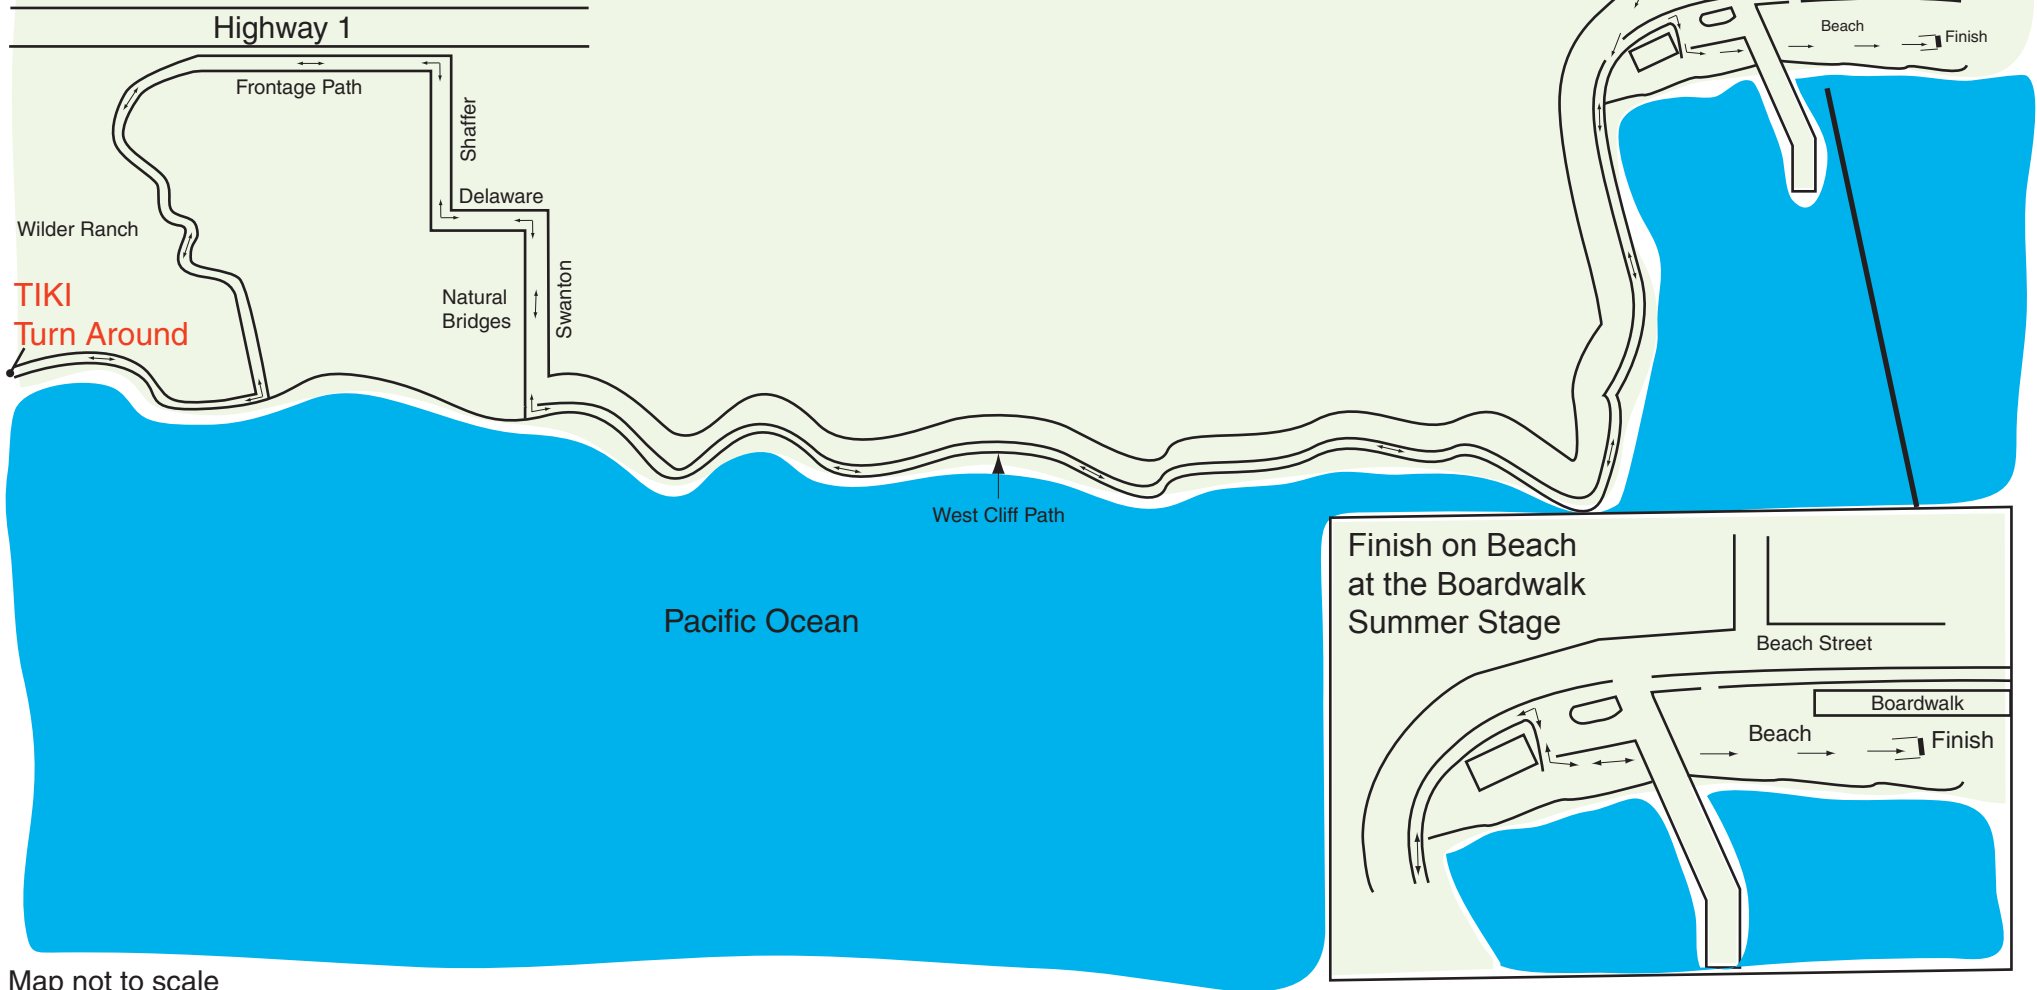

Run: 13.1 Miles

Map not to scale