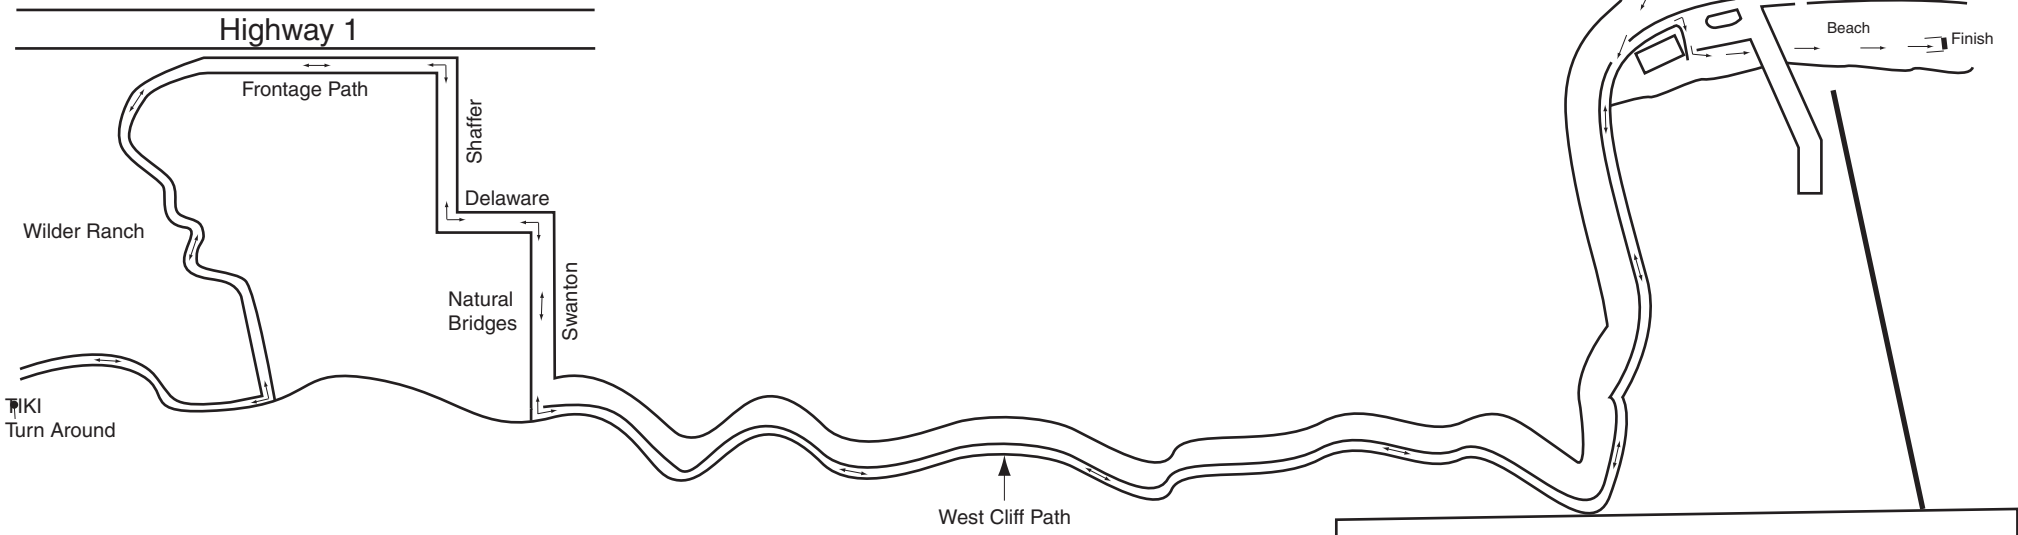

Run Course: 13.1 Miles

Transition at Depot Park

Map not to scale