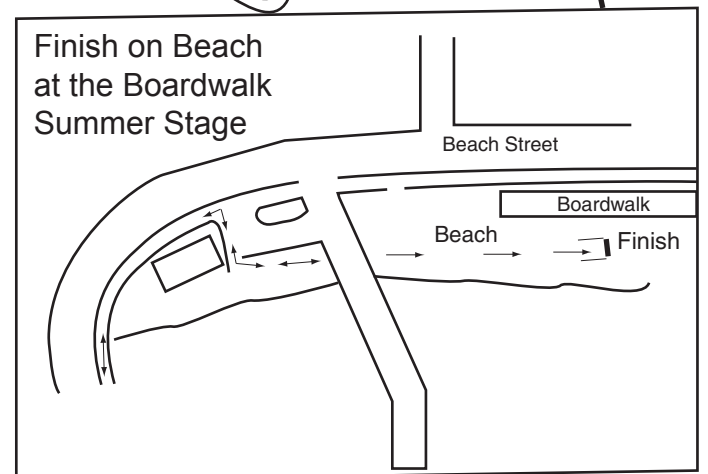

Run Course: 13.1 Miles

Transition at Depot Park

Map not to scale