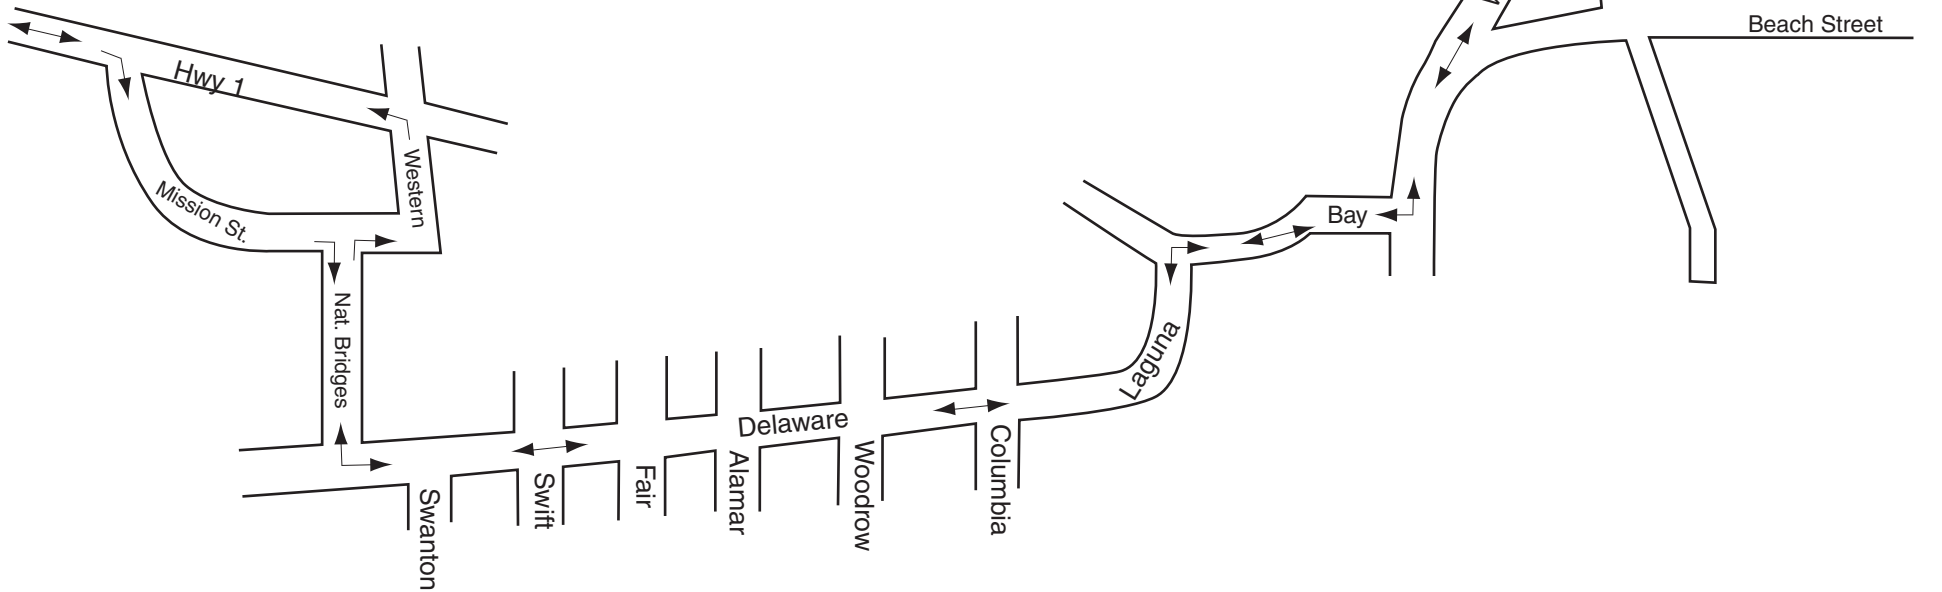

## Bike Course: 56 Miles

Bike travels out & back on Hwy 1  
Turn around at approx. Pigeon Pt.

Transition at  
Depot Park